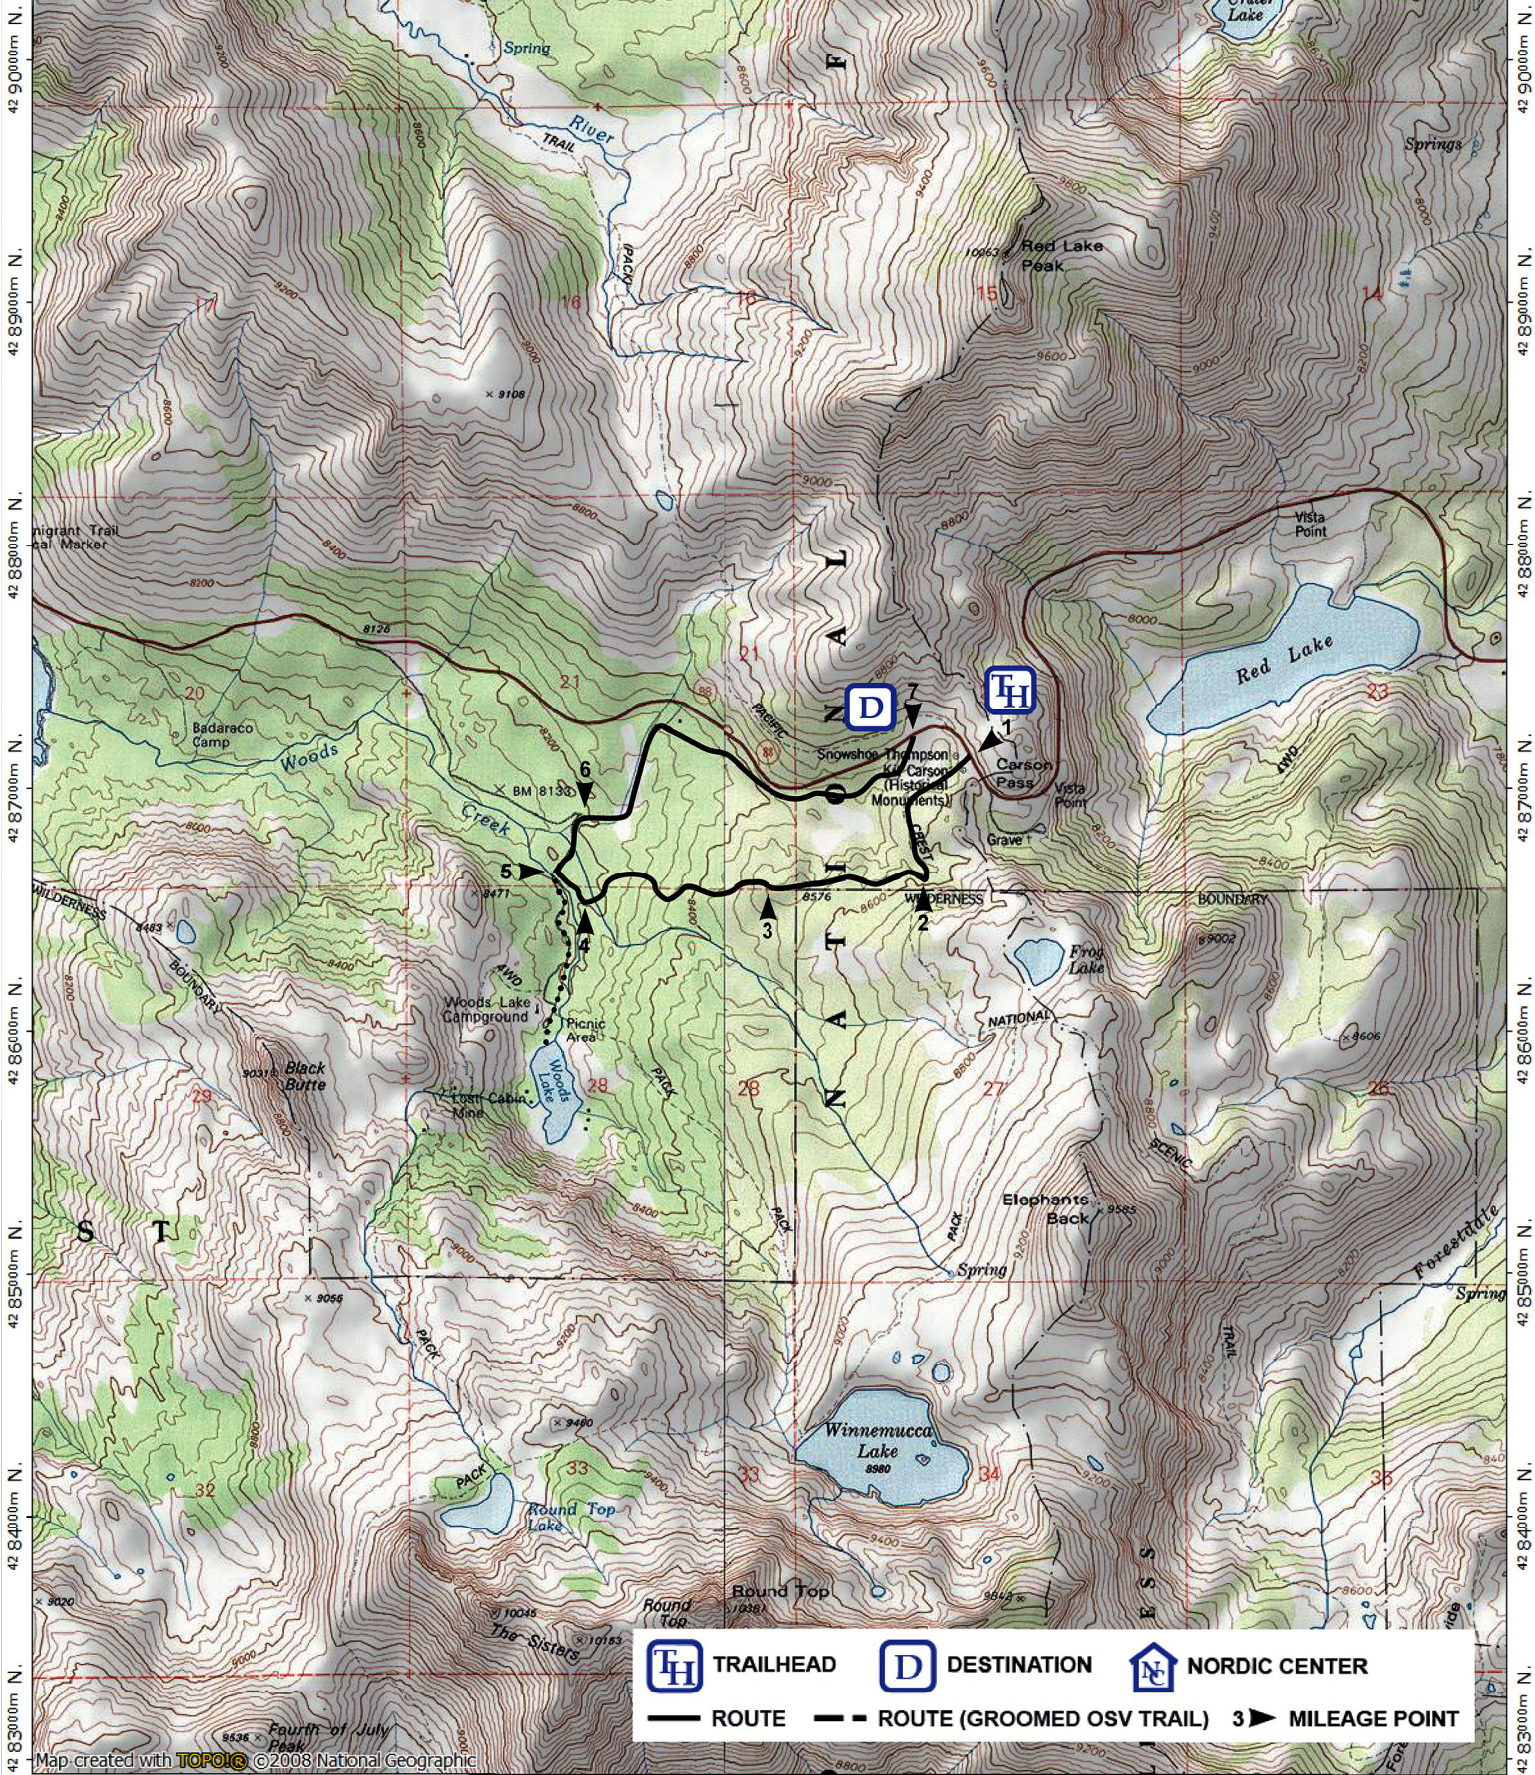

758000m E. 759000m E. 760000m E. 240000m E. WGS84 Zone 11S 242000m E.

TH TRAILHEAD    
 D DESTINATION    
 NE NORDIC CENTER  
 — ROUTE     - - - ROUTE (GROOMED OSV TRAIL)     3 ► MILEAGE POINT

Map created with TOPOLOGIC ©2008 National Geographic

759000m E. WGS84 Zone 10S 761000m E. 239000m E. 240000m E. WGS84 Zone 11S 242000m E.

# Wilderness Boundary Loop

TN ↑ MN  
13°

02/20/21