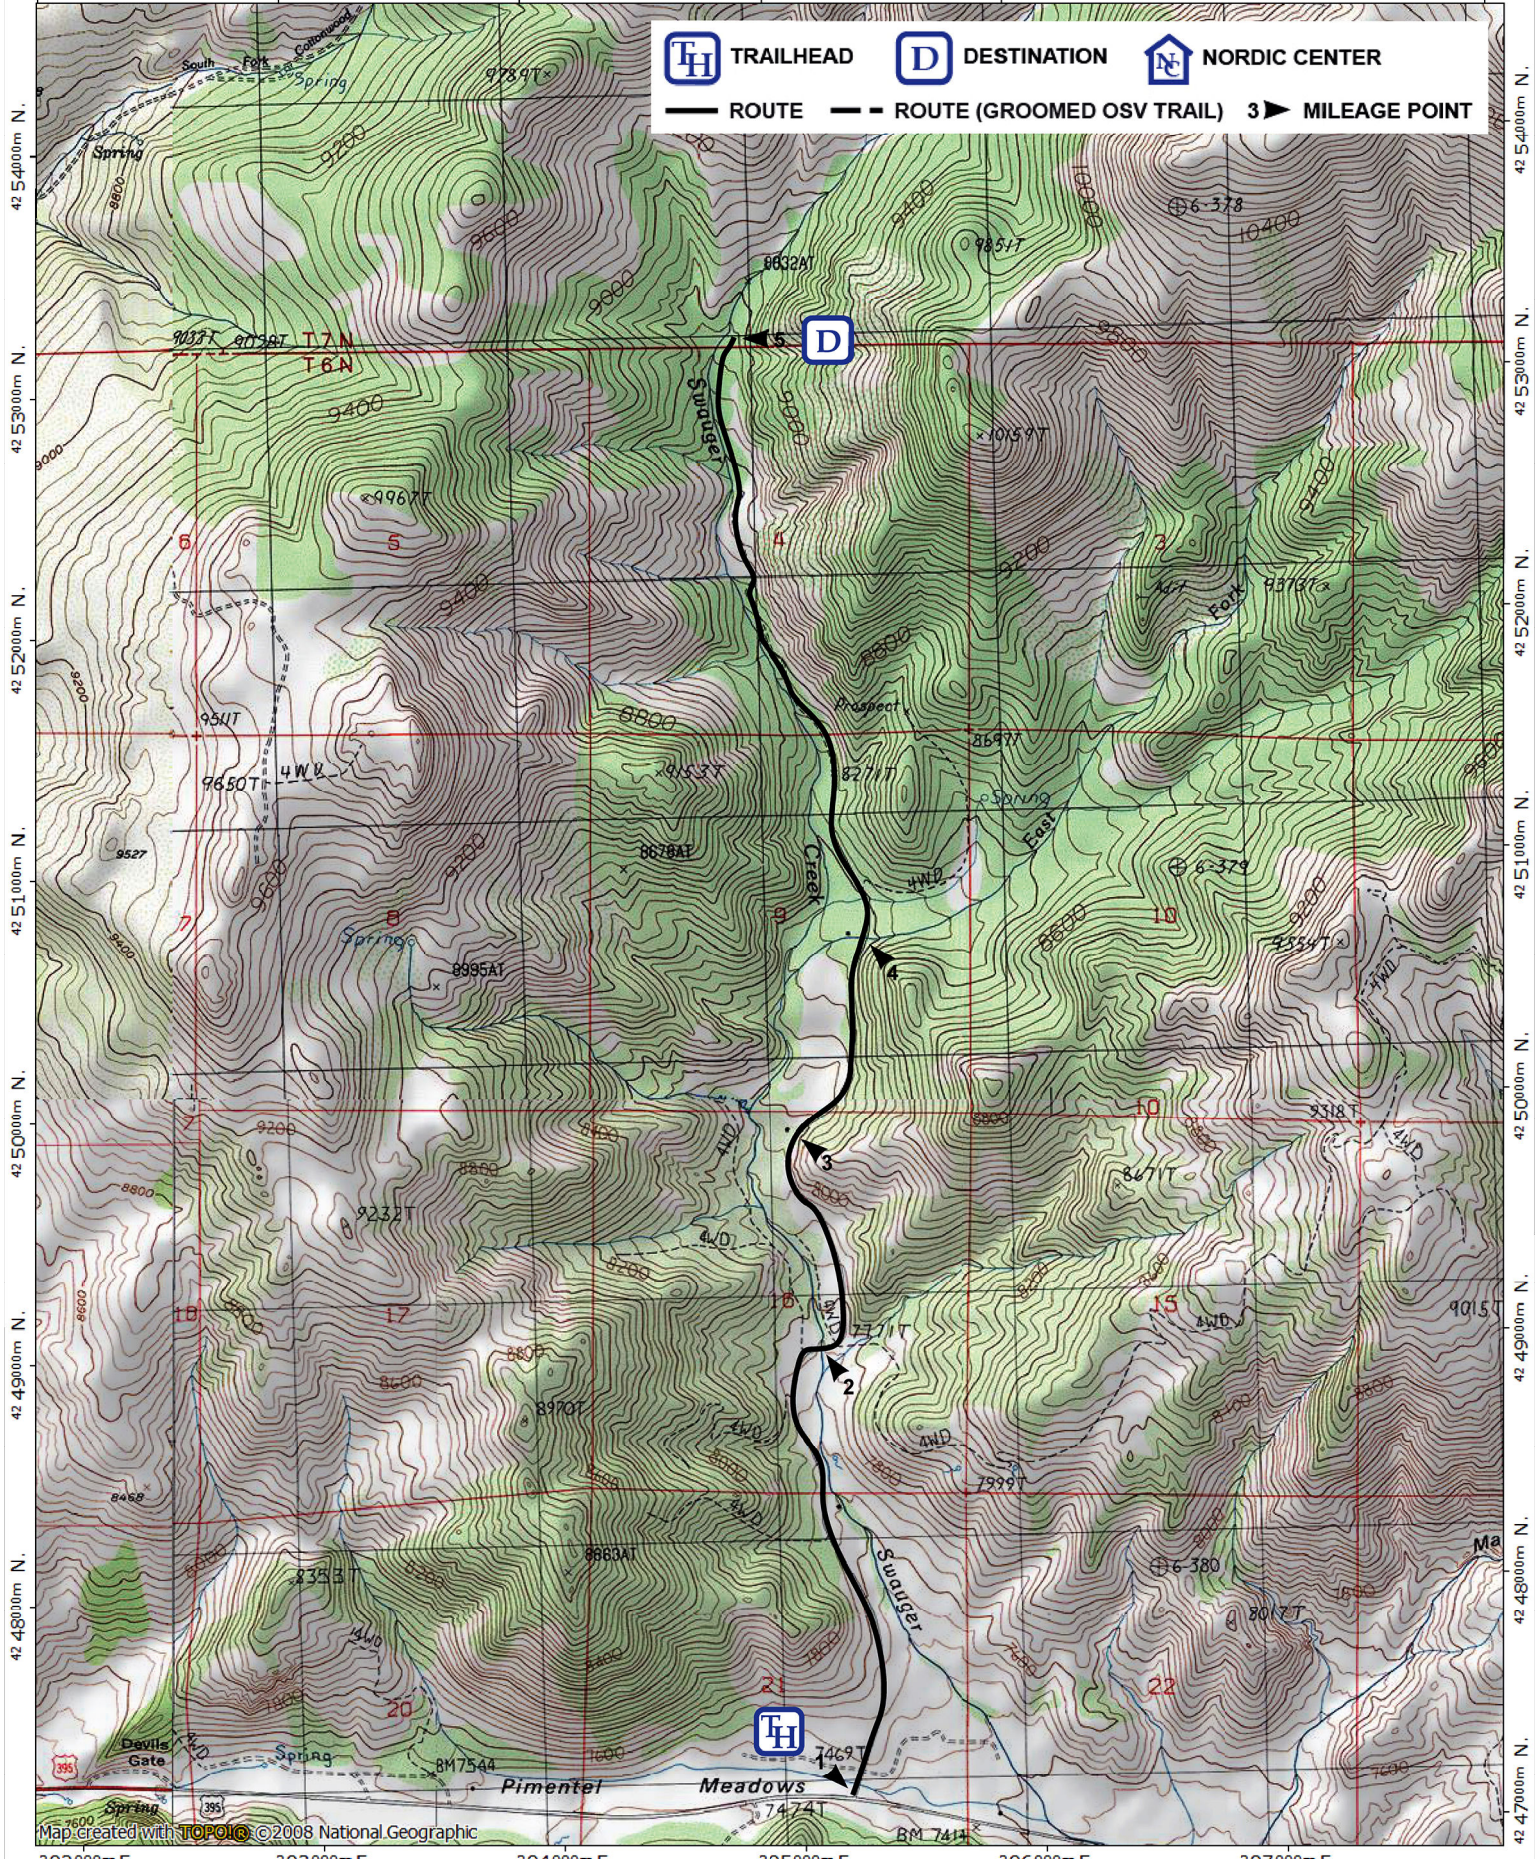

292000m E. 293000m E. 294000m E. 295000m E. 296000m E. WGS84 Zone 11S 298000m E.

 TRAILHEAD
  DESTINATION
  NORDIC CENTER
 — ROUTE - - ROUTE (GROOMED OSV TRAIL) 3 ► MILEAGE POINT

Map created with **TOPOLIC** ©2008 National Geographic

Swauger Canyon

TN MN
 12 1/2°
 09/01/21