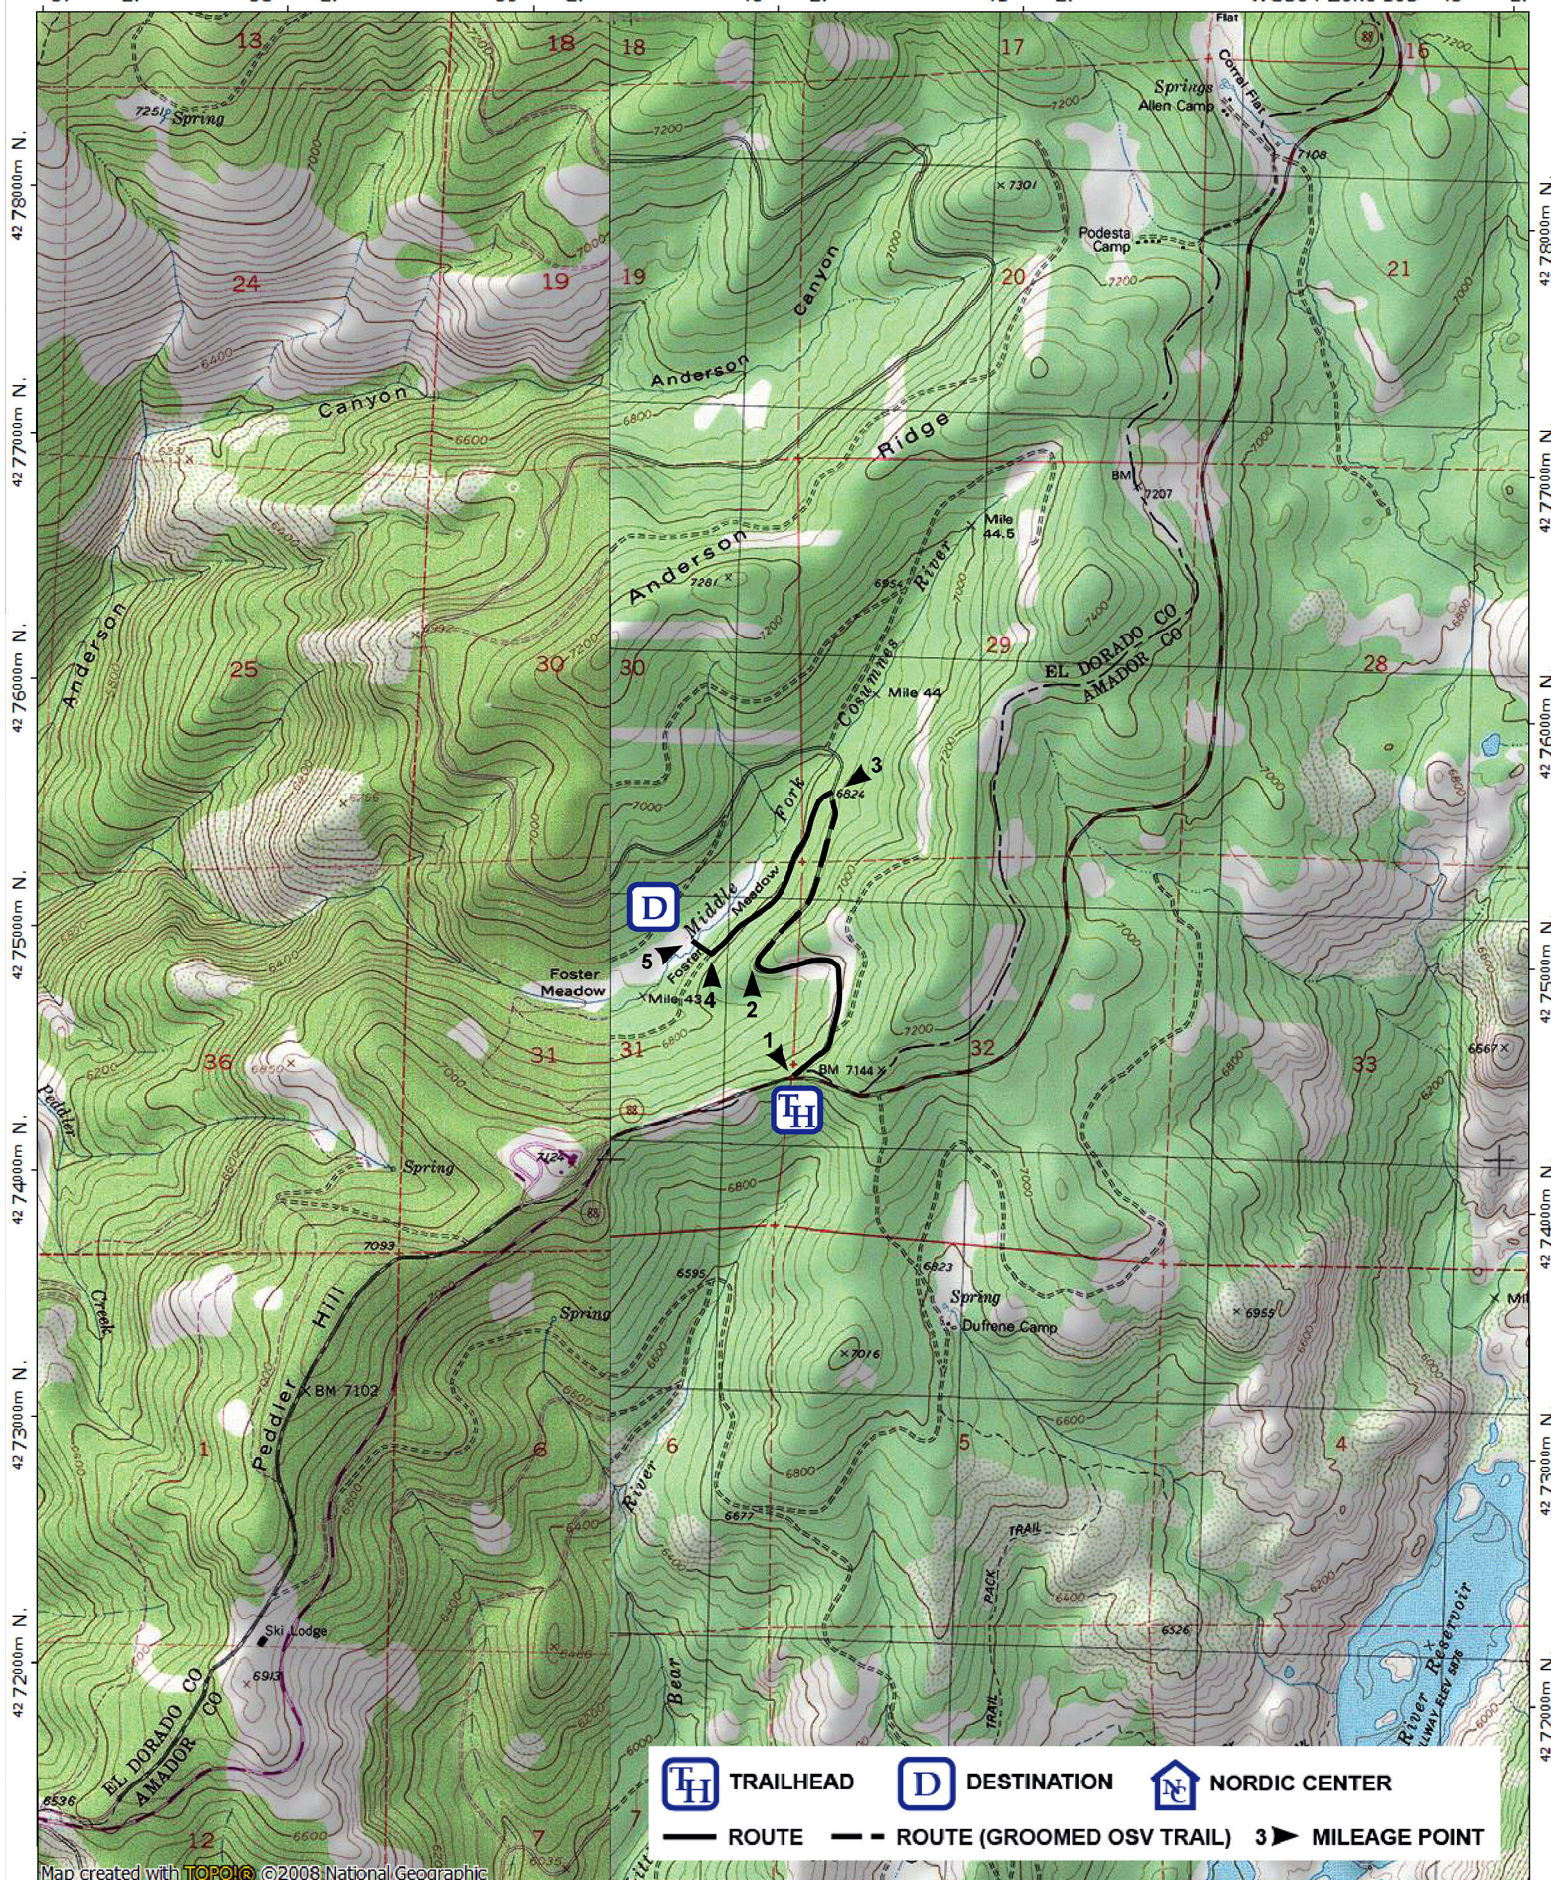

737000m E. 738000m E. 739000m E. 740000m E. 741000m E. WGS84 Zone 10S 743000m E.

Map created with **TOPOIC** ©2008 National Geographic

**TRAILHEAD**
**DESTINATION**
**NORDIC CENTER**  
**ROUTE**
**ROUTE (GROOMED OSV TRAIL)**
**MILEAGE POINT**

# Foster Meadow

TN ↑ MN  
13°  
02/19/21